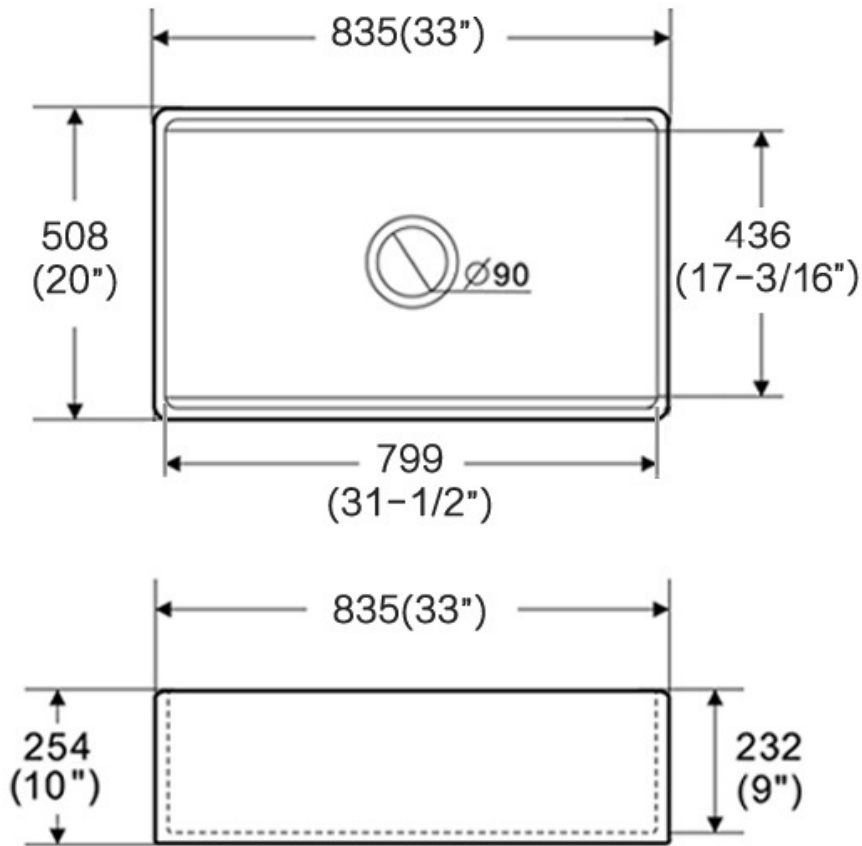

PL-FC3320WS *Farmhouse Series* Fireclay Sink

Features

- Single Bowl
- Nonporous Gloss - Hygienic
- Graduated Ledge for Accessory Placement
- Includes a Custom Wood Cutting Board, Roll-Out Drying Rack, Bottom Grid, and Stainless Steel Deluxe Strainer

PL-FC3320WS
Farmhouse Series
Fireclay Sink

Technical Information

All product dimensions are nominal

Exterior Measurements: 33" x 20" x 10"

Interior Measurements: 31 1/2" x 17 3/16" x 9"

Bowl Configuration: Single